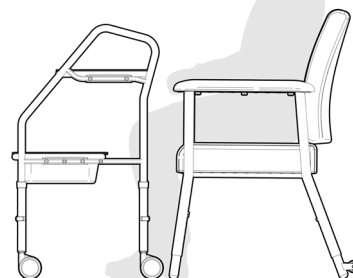

TRAY WALKER

RG4520

FEATURES

- Walking frame and transport trolley in one.
- Assist with moving small items around the house. (Food from kitchen to the dining table)
- Ideal for use in confined spaces.
- Height adjustable.
- Removable plastic tray and tub.
- Various tray / tub position settings.
- Twin wheel grey rubber castors.

SPECIFICATIONS

- Overall: **500mm L x 490mm W x 820mm H** (lowest setting)
- Handle Height: **820 - 950mm** (6 settings)
- Tray (Internal): **360mm W x 250mm D x 20mm H**
- Tub (Internal): **330mm W x 230mm D x 100mm H**
- Wheel Diameter: **Ø75mm / 3"**
- Product Weight: **8kg**
- Max. Support Weight: **150kg**
- Max. Tray Load Weight: **10kg**
- Max. Tub Load Weight: **10kg**