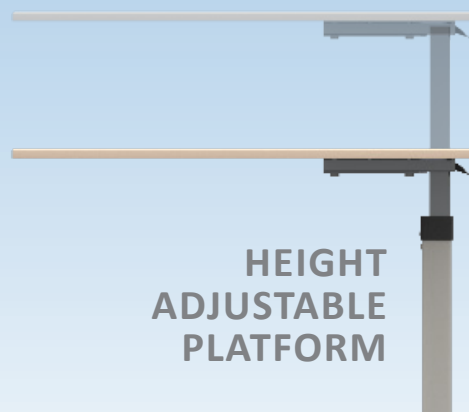

OVER BED/ CHAIR TABLE

RG624

FEATURES

- Stable working surface
- Easy to clean surface - vinyl wrapped
- Height adjustable platform
- Low clearance base to fit under beds
- Twin wheel locking castors
- Epoxy powder coated metal frame
- Chrome mild steel upright

SPECIFICATIONS

All dimensions shown are nominal and at lowest setting

Platform:

805mm (W) x 385mm (D) x 715 - 1125mm (H)

Base Frame:

Internal Width: **800mm**

Frame Height: (Under bed clearance): **90mm**

Castors: **ø50mm**

Product Weight: **11kg**

Maximum Load: **12kg**

HEIGHT
ADJUSTABLE
PLATFORM

Please contact **REDGUM Brand** if you require further information on this product.

P: 08 9248 4180

E: orders@for-de.com.au

REDGUM brand: 1 Business way Malaga Western Australia 6090
Part of the **For-de Group Pty Ltd**