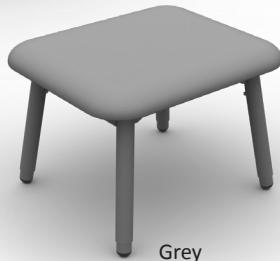

NEW PRODUCT RELEASE !

IMPORTANT NOTE:

It is the responsibility of the user to ensure the suitability of this product for its intended use.

The user should consult their appropriate healthcare professional if unsure of the correct product usage for their unique circumstances.

KATIE LEG REST / STOOL

RG63LRBL - BLUE

RG63LRGR - GREY

RG63LRM - MUSHROOM

RG63LRBR - BROWN

FEATURES

Designed to accompany the KATIE Chair range:

- Katie High Back Chair
- Katie Low Back Chair

Can be used as a Leg rest or as a Stool

Available in 4 colours

Padded platform

Height adjustable

Angle adjustable

Strong lightweight construction

Vinyl upholstery

Epoxy powder coated metal framework

Plastic leg tips

SPECIFICATIONS (All dimensions shown are nominal)

Platform Width:

450mm

Platform Depth:

380mm

Platform Height:

325 - 475mm (from floor to top of platform)
25mm adjustment increments

Product Weight:

5kg

Maximum User Weight:

120kg (Evenly distributed)

Please contact **REDGUM Brand** if you require further information on this product.

P: 08 9248 4180

E: orders@for-de.com.au

REDGUM brand - 1 Business way, Malaga, Western Australia 6090
Part of the **FOR-DE Group** Pty Ltd

redgumbrand.com.au