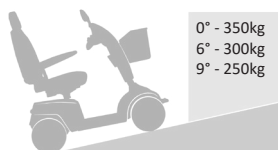

SHOPRIDER®

MOBILITY SCOOTERS & POWERCHAIRS

ROCKY 12

BLUE

REAR
WHEEL DRIVE

FULL LCD
DISPLAY

FEATURES

889WB

- High back contoured seat with headrest
- Wide seat option available
- Gas adjustable steering tiller
- Loop handle with finger operated controls
- High / Low speed settings
- Rear wheel drive
- Emergency hand brake
- Twin headlights (LED)
- Rear lights with brake-lights
- Full LCD display
- Automotive style Indicators / Hazard lights
- Large battery capacity 2 x 100Amps - XT100 Premium
- Battery power indicator
- USB power outlet
- Sliding / Rotating / Height adjustable seat
- Lift up & adjustable width arm rests
- Removable shopping basket

SPECIFICATIONS

Overall: 1740mm (L) x 750mm (W) x 1310mm (H)
 Std. Seat: 560mm (W) x 540mm (D) - (22" x 21")
 Wide Seat: 820mm (W) x 450mm (D) - (32" x 18")
 Turning Circle: 2705mm
 Speed: 10km/h
 Maximum range: Up to 50km
 Safe climb angle: 9°
 Maximum climb angle: 9°
 Motor: 2Hp high torque motor (4 Pole)
 Batteries: 2 x 12V 100Ah
 Charger: 8 Amp
 Tyres: Ø410mm - Front + Rear
 Product Weight: 186kg
 Maximum User Weight: 350kg - on flat ground

WIDE SEAT
OPTION AVAILABLE

0° - 350kg
 6° - 300kg
 9° - 250kg