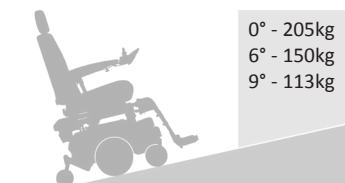

BURGUNDY RED

888WNULLHD

FEATURES

- High back contoured seat with headrest
- Height / angle adjustable seat
- Lift up & adjustable width / height arm rests
- Fold up adjustable height / depth footrest
- Mid wheel drive
- Finger control operation
- High / Low speed settings
- Battery power indicator
- Horn
- Ideal for indoor and outdoor use on even ground
- Tie down points for transport

- Attachment options available:
 Swing away legrests
 Elevating swing away legrests
 Stump support

SPECIFICATIONS

Overall: 1060mm (L) x 640mm (W) x 1180mm (H)

Turning Circle: 1090mm

Speed: 6km/h

Maximum range: Up to 35km

Safe climb angle: 8°

Maximum climb angle: 9°

Motor: 2 x 1.34Hp high torque motors (2 Pole)

Batteries: 2 x 75 Amp minimum (supplied)

Charger: 8 Amp

Tyres: Front: Ø180mm / Middle: Ø360mm / Rear: Ø180mm

Product Weight: 126kg - with batteries

Maximum User Weight: 205kg - on flat ground

0° - 205kg
 6° - 150kg
 9° - 113kg