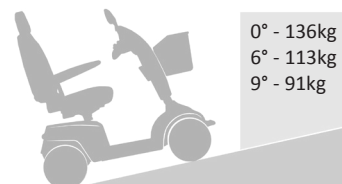

## FEATURES

- High back contoured seat with headrest
- Gas adjustable steering tiller
- Loop handle with finger operated controls
- High / Low speed settings
- Rear wheel drive
- Electromagnetic brake
- Front + Rear (Adjustable) suspension
- Headlights
- Rear lights
- Indicators
- Hazard lights
- Large battery capacity
- Battery power indicator
- Sliding / Rotating / Height adjustable seat
- Lift up & adjustable width arm rests
- Removable shopping basket

## SPECIFICATIONS

Overall: 1250mm (L) x 600mm (W) x 1160mm (H)  
 Turning Circle: 1440mm  
 Speed: 9.5km/h  
 Maximum range: Up to 40km  
 Safe climb angle: 9°  
 Maximum climb angle: 9°  
 Motor: 1.0Hp high torque motor (2 Pole)  
 Batteries: 2 x 50 Amp minimum (not supplied)  
 Charger: 8 Amp  
 Tyres (Pneumatic): Ø260mm - Front + Rear  
 Product Weight: 99kg - with batteries  
 Maximum User Weight: 136kg - on flat ground